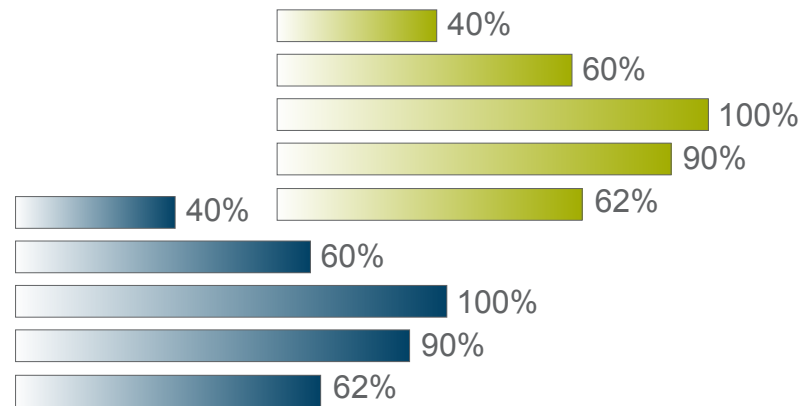

STAR STATION Application

Filter by All Signature Debit PIN STAR Check

Platform Northeast Southeast West

Format Compressed Uncompressed

Number of Results Returned

Up to 500

View

[advanced search options](#)